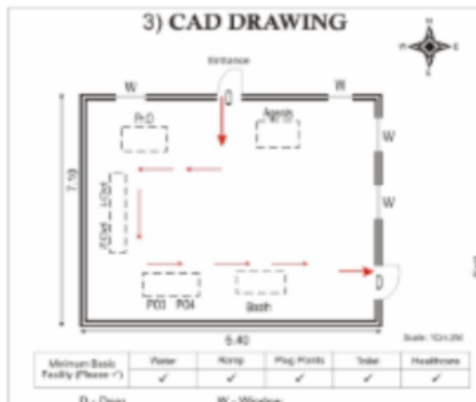

Nazri Naksha

Google Map View

Polling Station Building Front View

Polling Station Front View

Cad View

Key MAP View