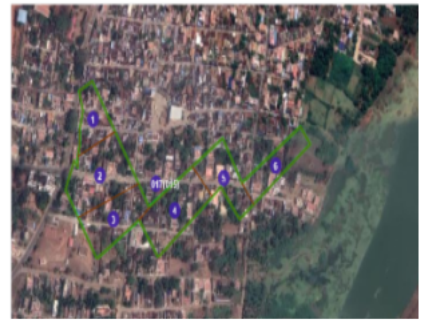

Nazri Naksha

Google Map View