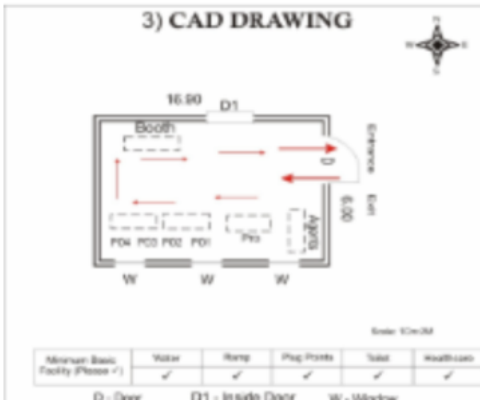

Nazri Naksha

Google Map View

Polling Station Building Front View

Polling Station Front View

Cad View

Key MAP View