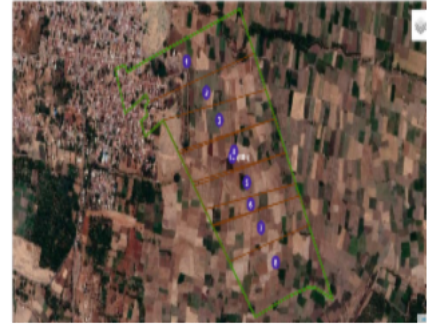

Nazri Naksha

Google Map View