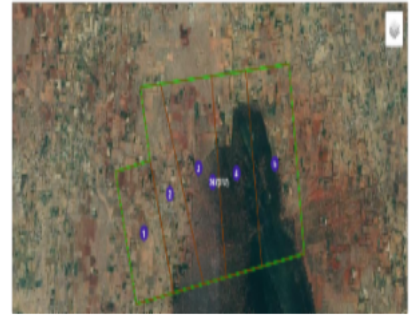

Nazri Naksha

Google Map View