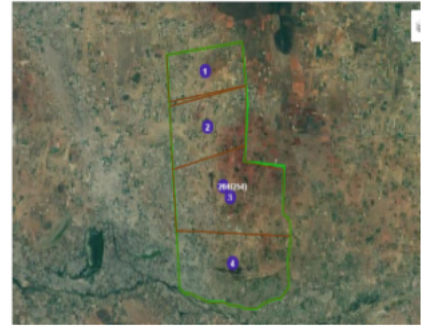

Nazri Naksha

Google Map View