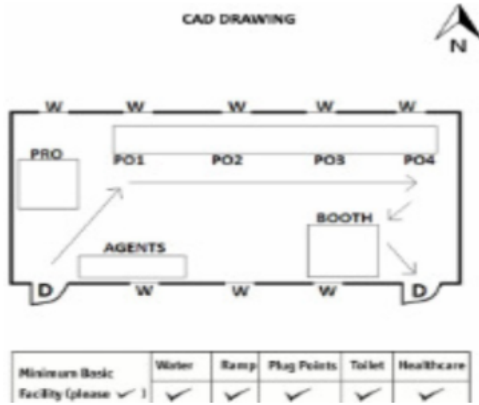

Nazri Naksha

Google Map View

Polling Station Building Front View

Polling Station Front View

Cad View

Key MAP View