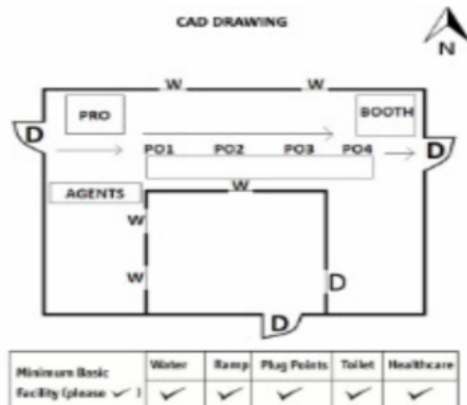

Nazri Naksha

Google Map View

Polling Station Building Front View

Polling Station Front View

Cad View

Key MAP View