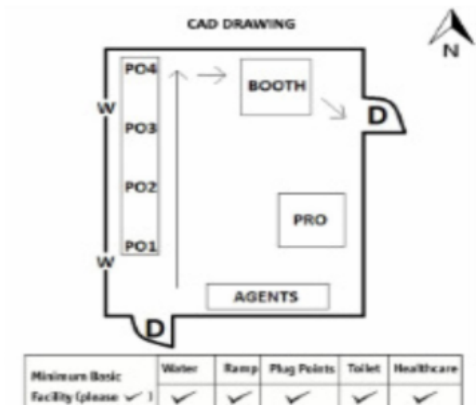

Nazri Naksha

Google Map View

Polling Station Building Front View

Polling Station Front View

Cad View

Key MAP View