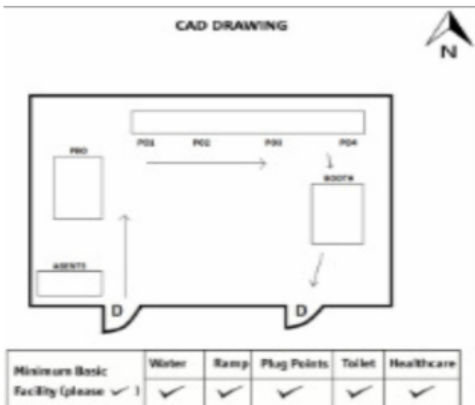

Nazri Naksha

Google Map View

Polling Station Building Front View

Polling Station Front View

Cad View

Key MAP View