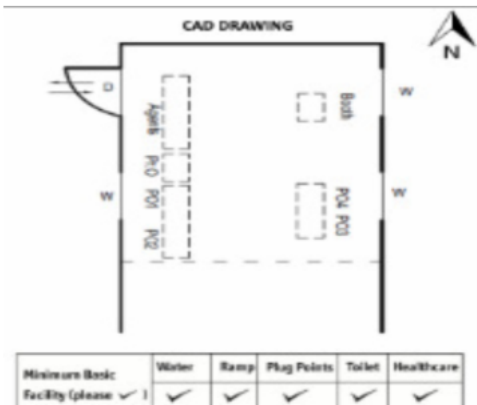

Nazri Naksha

Google Map View

Polling Station Building Front View

Polling Station Front View

Cad View

Key MAP View