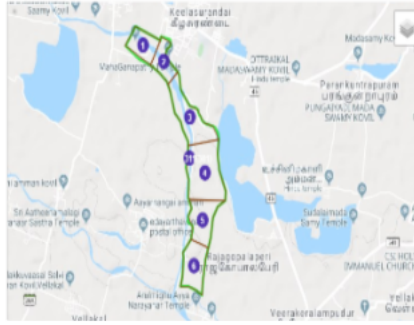

Nazri Naksha

Google Map View