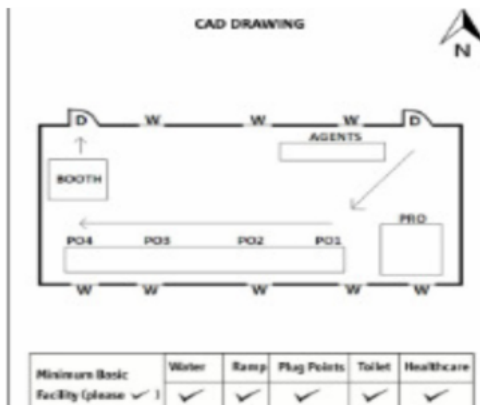

Nazri Naksha

Google Map View

Polling Station Building Front View

Polling Station Front View

Cad View

Key MAP View