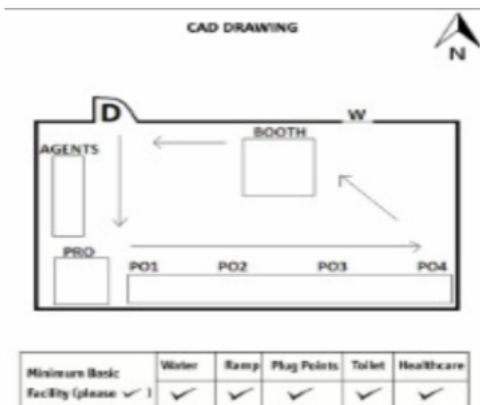

Nazri Naksha

Google Map View

Polling Station Building Front View

Polling Station Front View

Cad View

Key MAP View