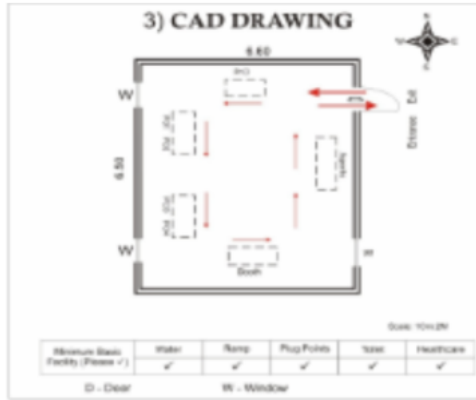

Nazri Naksha

Google Map View

Polling Station Building Front View

Polling Station Front View

Cad View

Key MAP View