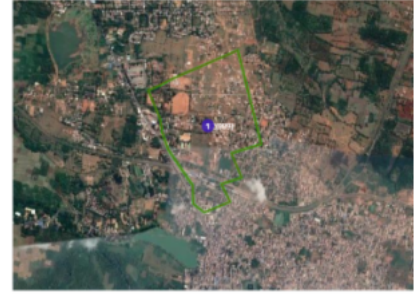

Nazri Naksha

Google Map View