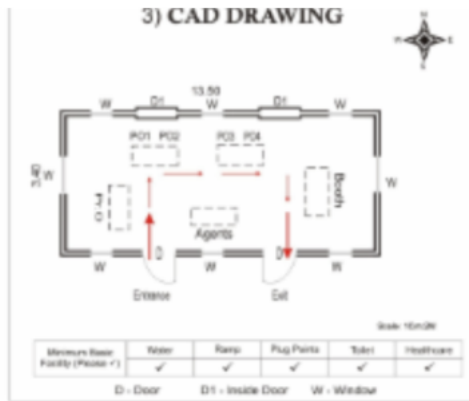

Nazri Naksha

Google Map View

Polling Station Building Front View

Polling Station Front View

Cad View

Key MAP View