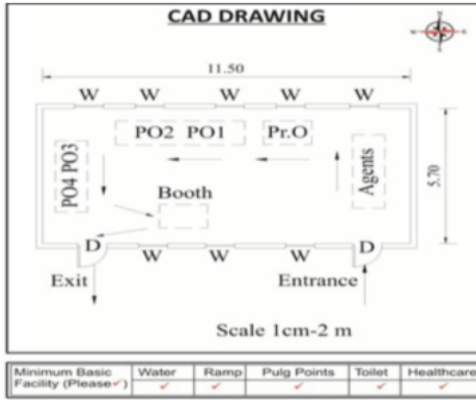

Nazri Naksha

Google Map View

Polling Station Building Front View

Polling Station Front View

Cad View

Key MAP View