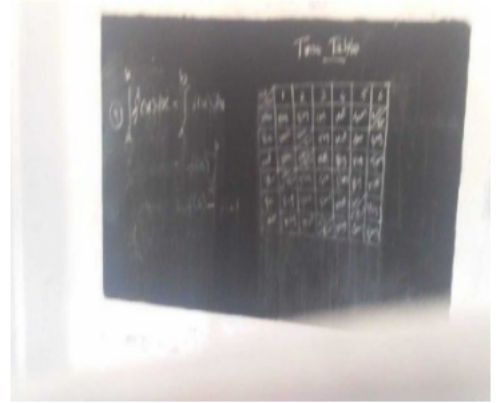

Polling Station Front View