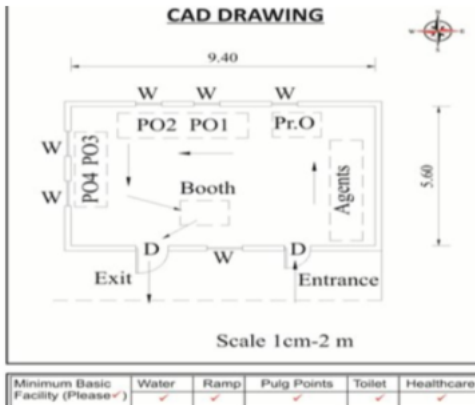

Nazri Naksha

Google Map View

Polling Station Building Front View

Polling Station Front View

Cad View

Key MAP View