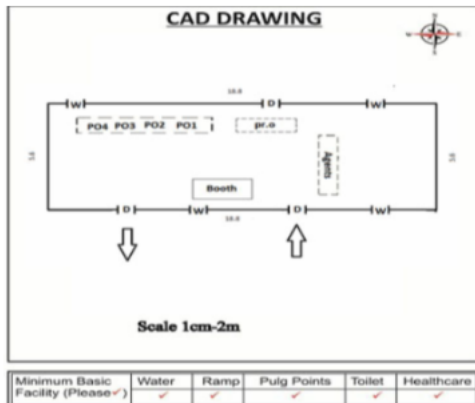

Nazri Naksha

Google Map View

Polling Station Building Front View

Polling Station Front View

Cad View

Key MAP View