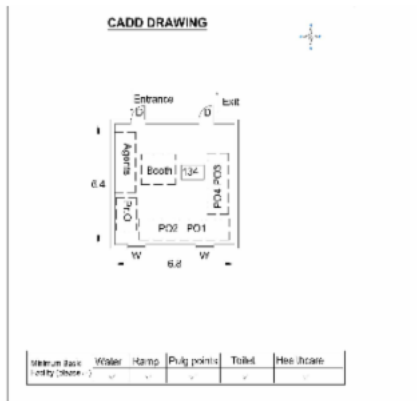

Nazri Naksha

Google Map View

Polling Station Building Front View

Polling Station Front View

Cad View

Key MAP View