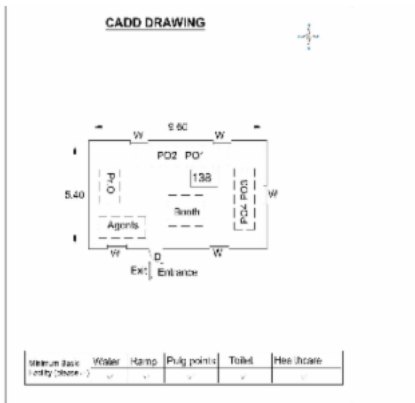

Nazri Naksha

Google Map View

Polling Station Building Front View

Polling Station Front View

Cad View

Key MAP View