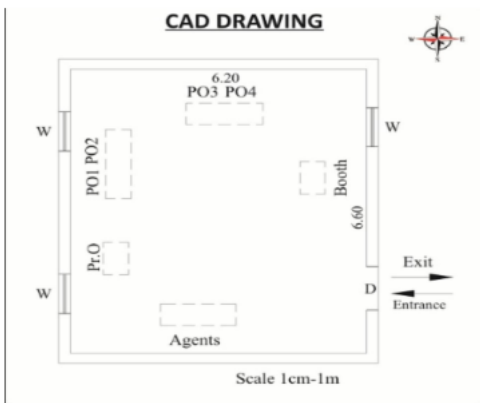

Nazri Naksha

Google Map View

Polling Station Building Front View

Polling Station Front View

Cad View

Key MAP View