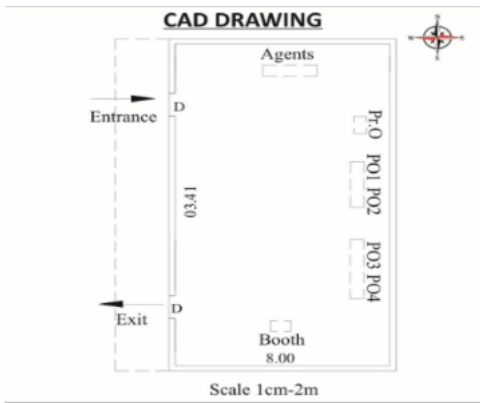

Nazri Naksha

Google Map View

Polling Station Building Front View

Polling Station Front View

Cad View

Key MAP View