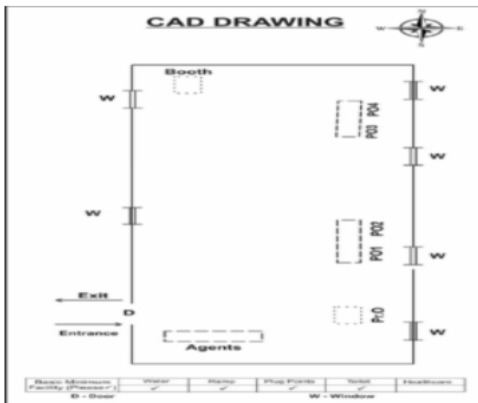

Nazri Naksha

Google Map View

Cad View