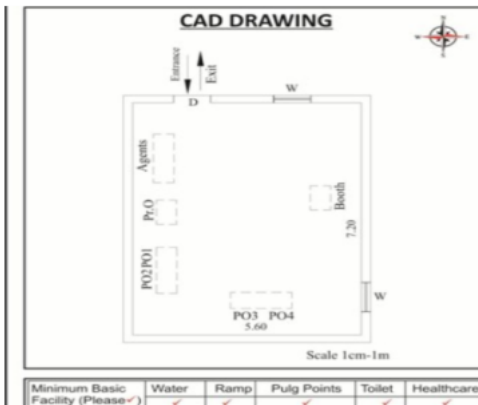

Nazri Naksha

Google Map View

Polling Station Building Front View

Polling Station Front View

Cad View

Key MAP View