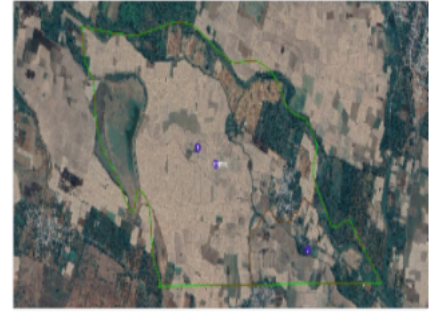

Nazri Naksha

Google Map View