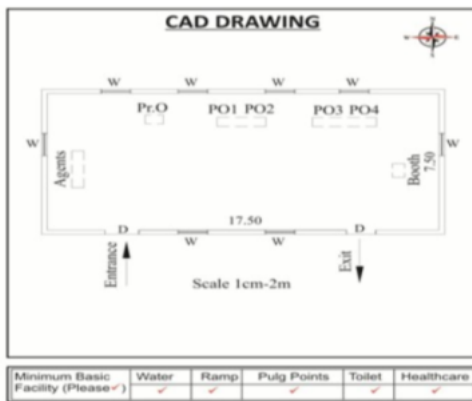

Nazri Naksha

Google Map View

Polling Station Building Front View

Polling Station Front View

Cad View

Key MAP View