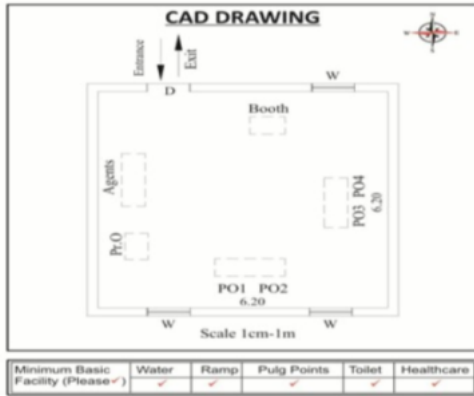

Nazri Naksha

Google Map View

Polling Station Building Front View

Polling Station Front View

Cad View

Key MAP View