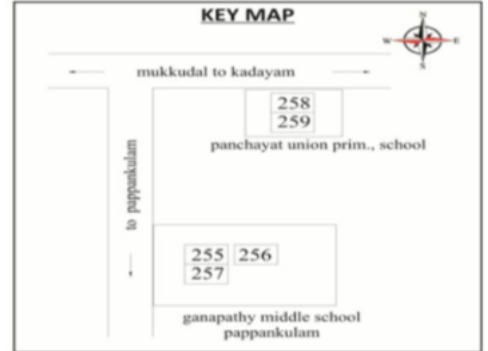

Google Map View

Polling Station Building Front View

Polling Station Front View

Cad View

Key MAP View

Minimum Basic Facility (Please✓)	Water	Ramp	Pulp Points	Toilet	Healthcare
	✓	✓	✓	✓	✓

a) Landmarks	PS POLLING STATION
b) Road Names	
c) Traffic Flow	