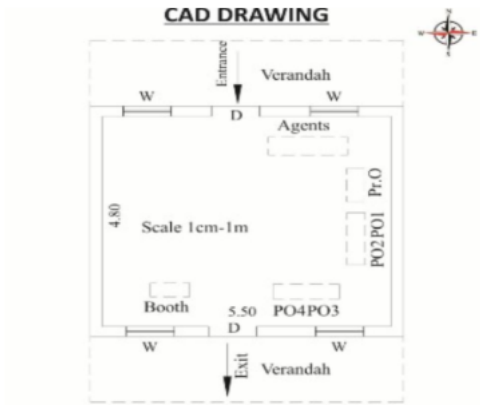

Nazri Naksha

Google Map View

Polling Station Building Front View

Polling Station Front View

Cad View

Key MAP View