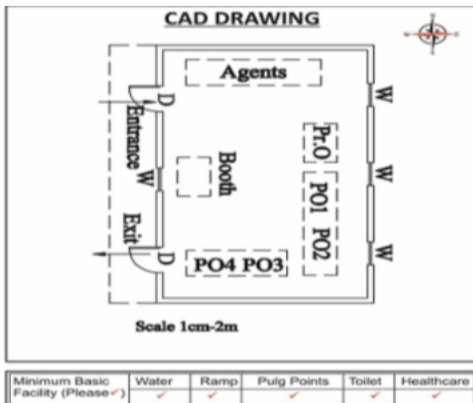

Nazri Naksha

Google Map View

Cad View