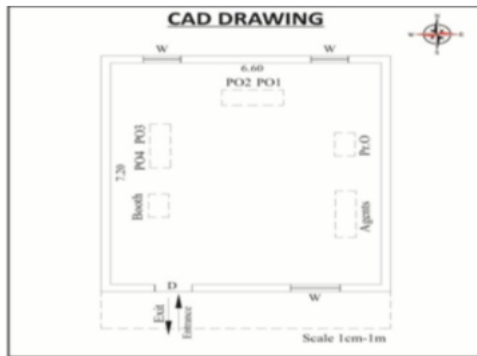

Cad View

Minimum Basic Facility (Please ✓)	Water	Ramp	Pulp Points	Toilet	Healthcare
	✓	✓	✓	✓	✓