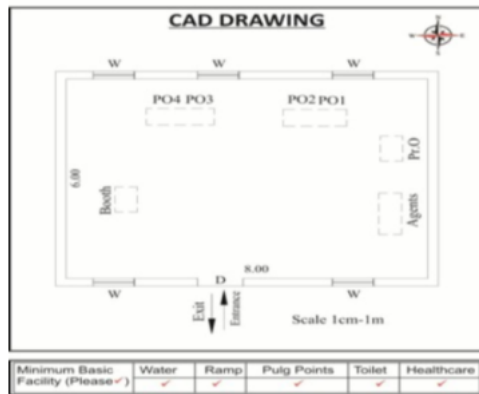

Nazri Naksha

Google Map View

Polling Station Building Front View

Polling Station Front View

Cad View

Key MAP View