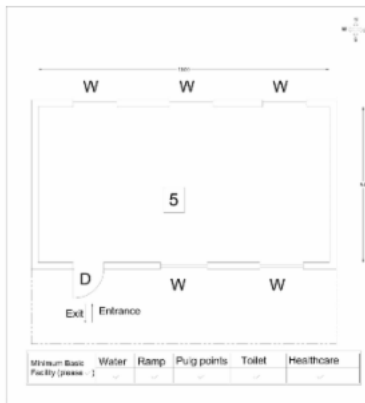

Nazri Naksha

Google Map View

Polling Station Building Front View

Polling Station Front View

Cad View

Key MAP View