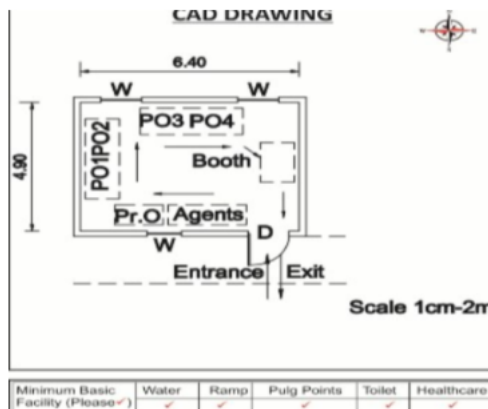

Nazri Naksha

Google Map View

Polling Station Building Front View

Polling Station Front View

Cad View

Key MAP View