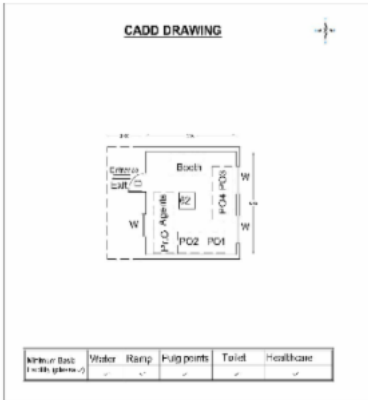

Nazri Naksha

Google Map View

Polling Station Building Front View

Polling Station Front View

Cad View

Key MAP View