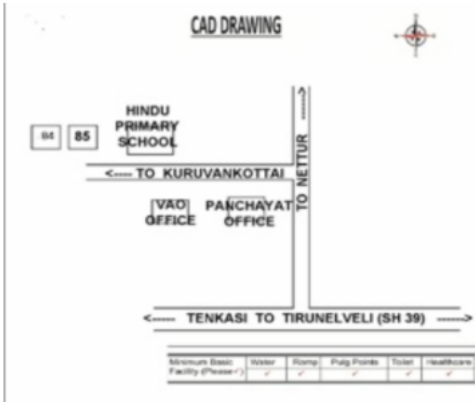

Nazri Naksha

Google Map View

Polling Station Building Front View

Polling Station Front View

Cad View

Key MAP View