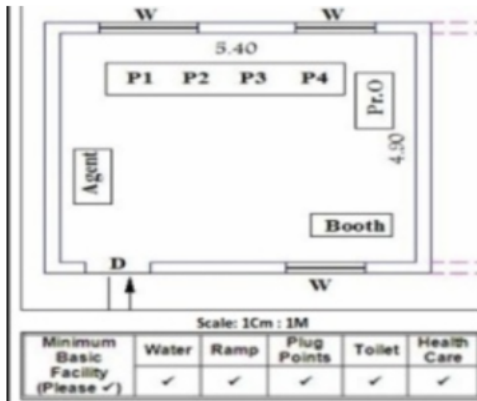

Nazri Naksha

Google Map View

Polling Station Building Front View

Polling Station Front View

Cad View

Key MAP View