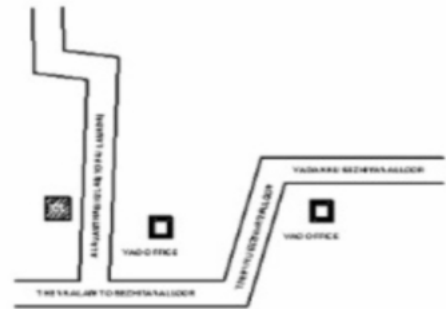

Cad View

Key MAP View

Scale: 1cm : 1M

Minimum Basic Facility (Please ✓)	Water	Ramp	Plug Points	Toilet	Health Care
	✓	✓	✓	✓	✓