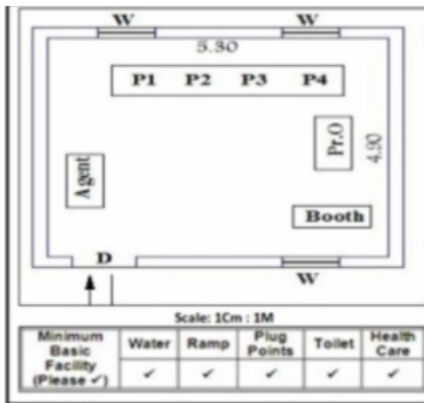

Nazri Naksha

Google Map View

Polling Station Building Front View

Polling Station Front View

Cad View

Key MAP View