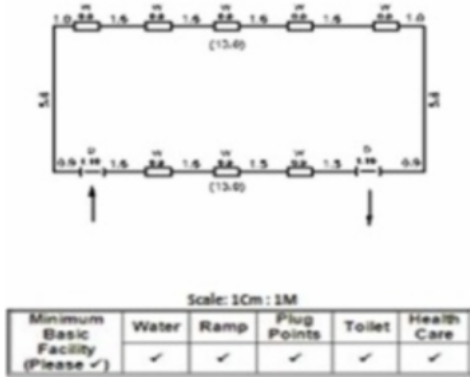

Nazri Naksha

Google Map View

Polling Station Building Front View

Polling Station Front View

Cad View

Key MAP View