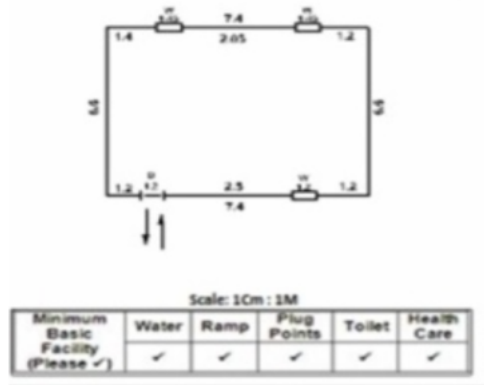

Nazri Naksha

Google Map View

Cad View