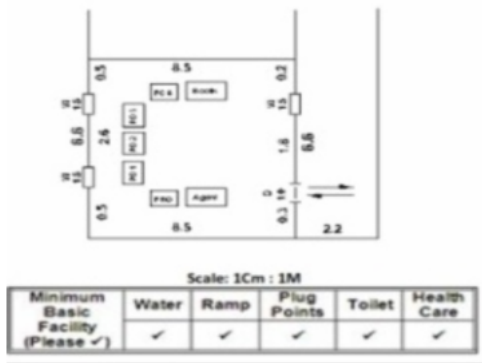

Nazri Naksha

Google Map View

Polling Station Building Front View

Polling Station Front View

Cad View

Key MAP View