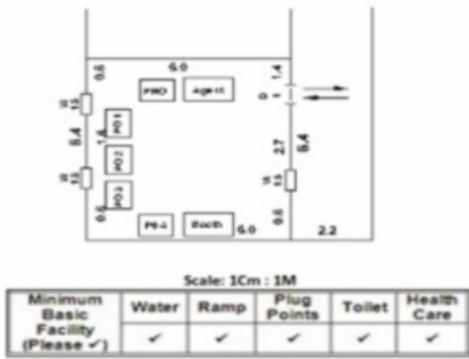

Nazri Naksha

Google Map View

Polling Station Building Front View

Polling Station Front View

Cad View

Key MAP View