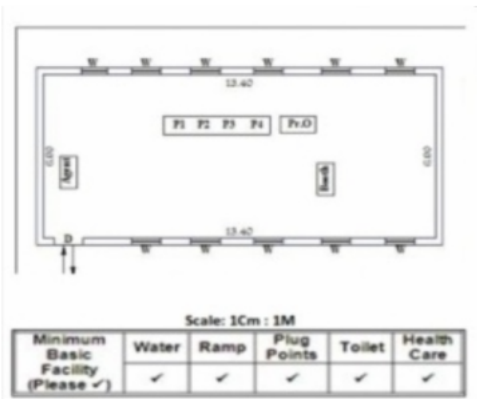

Nazri Naksha

Google Map View

Cad View