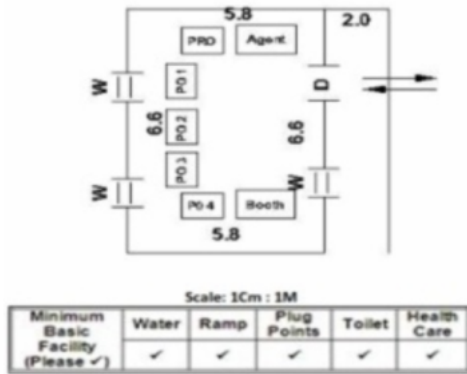

Nazri Naksha

Google Map View

Polling Station Building Front View

Polling Station Front View

Cad View

Key MAP View