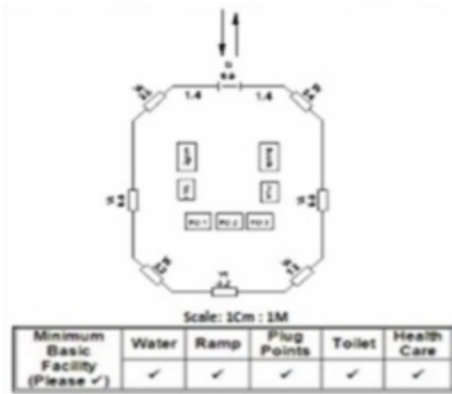

Nazri Naksha

Google Map View

Polling Station Building Front View

Polling Station Front View

Cad View

Key MAP View