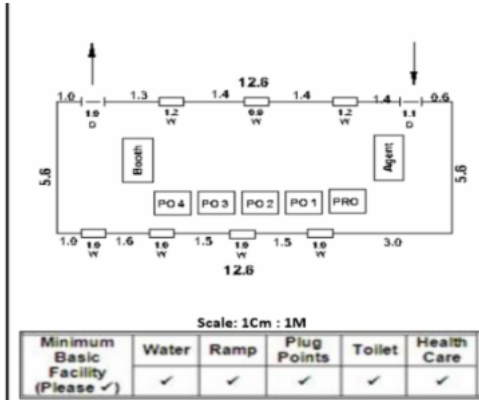

Nazri Naksha

Google Map View

Polling Station Building Front View

Polling Station Front View

Cad View

Key MAP View