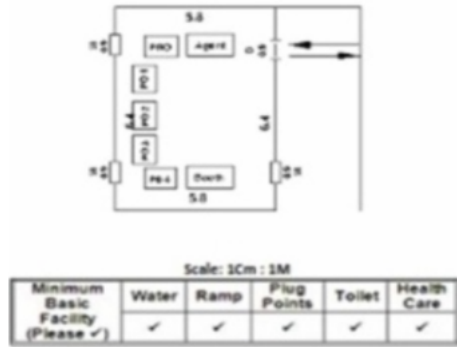

Nazri Naksha

Google Map View

Polling Station Building Front View

Polling Station Front View

Cad View

Key MAP View